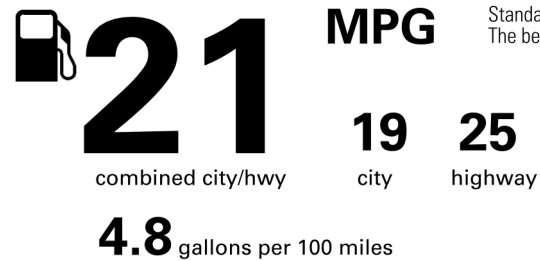

For Full Product Details, Please Visit Toyota.com/4Runner

Created on 2026-05-28 10:15:50 (UTC)

Full Tank of Gas

BASE MANUFACTURER'S SUGGESTED RETAIL PRICE \$44,070.00

OPTIONAL EQUIPMENT

FE	50 STATE EMISSIONS	
PC	Premium Paint	475.00
TH	Third Row Seating	770.00
3T	Roof Rail Cross Bars Gloss Black	420.00
63	Floor Mats- All Weather- '4Runner'	248.00
87	Multimedia Screen Protector - Glass	105.00
D5	Door Edge Guards- Front Color Keyed	150.00
MF	Mudguards- Fr +Rr Molded Black '4Runner'	175.00
R4	Side Steps- TRD Cast Aluminum Black	1,250.00
R5	Cargo Tray- All Weather '4Runner'	140.00
T4	Badge Overlay- Front Emblem Black	65.00
T7	Badge Inserts- Rr TOYOTA Matte Black	65.00
WL	Wheel Locks- Bright Chrome	90.00

EPA DOT Fuel Economy and Environment

Gasoline Vehicle

Fuel Economy

You spend \$3,250 more in fuel costs over 5 years compared to the average new vehicle.

Annual fuel cost

\$2,350

Fuel Economy & Greenhouse Gas Rating (tailpipe only) Smog Rating (tailpipe only)