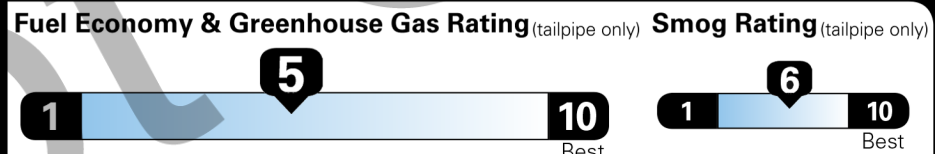

This vehicle emits 380 grams CO₂ per mile. The best emits 0 grams per mile (tailpipe only). Producing and distributing fuel also create emissions; learn more at fueleconomy.gov.

Actual results will vary for many reasons, including driving conditions and how you drive and maintain your vehicle. The average new vehicle gets 29 MPG and costs $8,500 to fuel over 5 years. Cost estimates are based on 15,000 miles per year at $3.30 per gallon. MPGe is miles per gasoline gallon equivalent. Vehicle emissions are a significant cause of climate change and smog.

fueleconomy.gov
Calculate personalized estimates and compare vehicles

MANUFACTURER'S SUGGESTED RETAIL PRICE[†] $59,870.00

[†]Manufacturer's suggested retail price excludes delivery processing and handling fees, license and title fees, applicable federal, state and local taxes, and dealer and distributor options and accessories.

36 month/36,000-mile limited warranty on all Southeast Toyota Distributors, LLC options, contact your local Toyota dealership for more information.

TOTAL DISTRIBUTOR'S OPTIONS $ 948.00
DELIVERY, PROCESSING AND HANDLING FEE 1,595.00
DESTINATION FUEL SURCHARGE 0.00
TOTAL SUGGESTED RETAIL PRICE $ 62,413.00

DELIVERED BY TRUCK TO: 09107

TOYOTA OF HOLLYWOOD
1841 NORTH STATE ROAD 7
HOLLYWOOD, FL 33021

E114