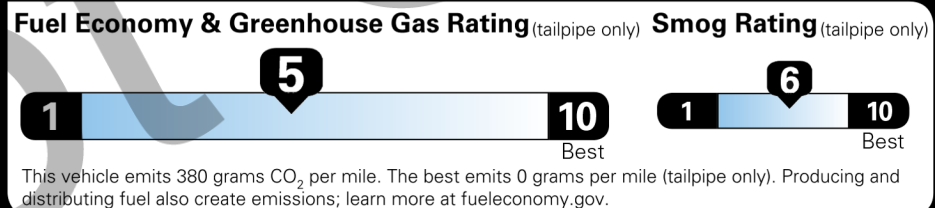

BASE MANUFACTURER'S SUGGESTED RETAIL PRICE **$58,870.00**

1. **OPTIONAL EQUIPMENT**
2. FE 50 STATE EMISSIONS
   - MR Power Tilt/Slide Moonroof 850.00

SOUTHEAST TOYOTA DISTRIBUTORS, LLC
MANUFACTURER'S SUGGESTED RETAIL PRICE[†] **$ 59,720.00**

DISTRIBUTOR'S OPTIONS

XY900	TOYOGUARD Platinum Includes: 2 Oil and Filter Changes at any Toyota Dealer Four Tire Rotations Roadside and Rental Car Assistance Exterior Paint Sealant and Interior Protector	699.00
PF100	Clear Paint Protection - Door Package Includes coverage where applicable on: Door Edge Guards Door Cups Rear Bumper	249.00
MT200	All Weather Cargo Mat	229.00
PR100	Multimedia Screen Protector	129.00
CY200	Phone Cable Charge Package Contents: 1-Apple Lightning to USB-A Cable - 3' 1-Apple Lightning to USB-C Cable - 3' 1-USB-C to USB-A Cable - 3' 1-USB-C to USB-C Cable - 3'	79.00

EPA DOT Fuel Economy and Environment

Gasoline Vehicle

Fuel Economy
23 MPG
Standard SUVs range from 12 to 115 MPG. The best vehicle rates 146 MPGe.
23 24
combined city/hwy city highway
4.3 gallons per 100 miles

You spend $2,250 more in fuel costs over 5 years
compared to the average new vehicle.

Annual fuel COST
$2,150

Actual results will vary for many reasons, including driving conditions and how you drive and maintain your vehicle. The average new vehicle gets 29 MPG and costs $8,500 to fuel over 5 years. Cost estimates are based on 15,000 miles per year at $3.30 per gallon. MPGe is miles per gasoline gallon equivalent. Vehicle emissions are a significant cause of climate change and smog.

fueleconomy.gov
Calculate personalized estimates and compare vehicles

MANUFACTURER'S SUGGESTED RETAIL PRICE[†] **$59,720.00**

[†]Manufacturer's suggested retail price excludes delivery processing and handling fees, license and title fees, applicable federal, state and local taxes, and dealer and distributor options and accessories.

36 month/36,000-mile limited warranty on all Southeast Toyota Distributors, LLC options, contact your local Toyota dealership for more information.

TOTAL DISTRIBUTOR'S OPTIONS	$ 1,385.00
DELIVERY, PROCESSING AND HANDLING FEE	1,500.00
DESTINATION FUEL SURCHARGE	0.00
TOTAL SUGGESTED RETAIL PRICE	$ 62,605.00

DELIVERED BY TRUCK TO: 09190

DAYTONA TOYOTA
451 N. NOVA ROAD
DAYTONA BEACH, FL 32114

1115