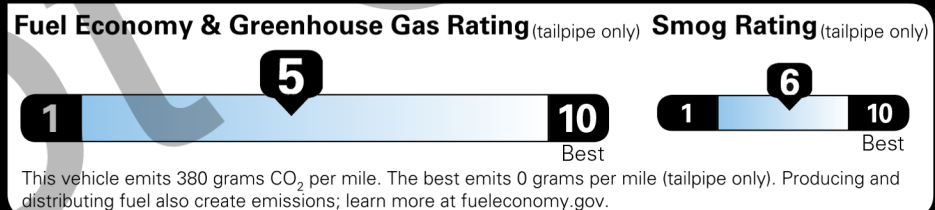

BASE MANUFACTURER'S SUGGESTED RETAIL PRICE **$59,070.00**

OPTIONAL EQUIPMENT
FE 50 STATE EMISSIONS

SOUTHEAST TOYOTA DISTRIBUTORS, LLC
MANUFACTURER'S SUGGESTED RETAIL PRICE[†] **$ 59,070.00**

DISTRIBUTOR'S OPTIONS

TB580	18" Nitto Ridge Grappler All-Terrain Tire Upgrade	1,599.00
XY900	Replaces 4 factory tires listed. TOYOGUARD Platinum	699.00
	Includes: 2 Oil and Filter Changes at any Toyota Dealer Four Tire Rotations Roadside and Rental Car Assistance Exterior Paint Sealant and Interior Protector	
CB100	Cross Bars	529.00
LC100	LED Cargo Light	529.00
LE200	LED Illuminated Emblem	449.00
MT200	All Weather Cargo Mat	229.00
CV100	Cargo Cover	164.00
CY200	Phone Cable Charge Package	79.00
	Contents: 1-Apple Lightning to USB-A Cable - 3' 1-Apple Lightning to USB-C Cable - 3' 1-USB-C to USB-A Cable - 3' 1-USB-C to USB-C Cable - 3'	

EPA DOT Fuel Economy and Environment

Gasoline Vehicle

Fuel Economy
23 MPG
Standard SUVs range from 12 to 115 MPG. The best vehicle rates 146 MPGe.
23 24
combined city/hwy city highway
4.3 gallons per 100 miles

You spend $2,250 more in fuel costs over 5 years
compared to the average new vehicle.

Annual fuel COST
$2,150

Actual results will vary for many reasons, including driving conditions and how you drive and maintain your vehicle. The average new vehicle gets 29 MPG and costs $8,500 to fuel over 5 years. Cost estimates are based on 15,000 miles per year at $3.30 per gallon. MPGe is miles per gasoline gallon equivalent. Vehicle emissions are a significant cause of climate change and smog.

fueleconomy.gov
Calculate personalized estimates and compare vehicles

MANUFACTURER'S SUGGESTED RETAIL PRICE[†] **$59,070.00**

[†]Manufacturer's suggested retail price excludes delivery processing and handling fees, license and title fees, applicable federal, state and local taxes, and dealer and distributor options and accessories.

36 month/36,000-mile limited warranty on all Southeast Toyota Distributors, LLC options, contact your local Toyota dealership for more information.

TOTAL DISTRIBUTOR'S OPTIONS	$ 4,277.00
DELIVERY, PROCESSING AND HANDLING FEE	1,595.00
DESTINATION FUEL SURCHARGE	0.00
TOTAL SUGGESTED RETAIL PRICE	$ 64,942.00

DELIVERED BY TRUCK TO: 10032

MARIETTA TOYOTA
750 COBB PKWY SOUTH, POB 4597
MARIETTA, GA 30061

P101