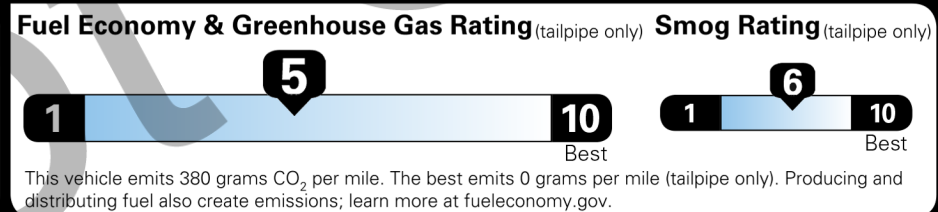

BASE MANUFACTURER'S SUGGESTED RETAIL PRICE $59,070.00

OPTIONAL EQUIPMENT

FE 50 STATE EMISSIONS

SOUTHEAST TOYOTA DISTRIBUTORS, LLC

MANUFACTURER'S SUGGESTED RETAIL PRICE[†] $ 59,070.00

DISTRIBUTOR'S OPTIONS

TB580	18" Nitto Ridge Grappler All-Terrain Tire Upgrade	1,599.00
XY900	Replaces 4 factory tires listed. TOYOGUARD Platinum	699.00
	Includes: 2 Oil and Filter Changes at any Toyota Dealer Four Tire Rotations Roadside and Rental Car Assistance Exterior Paint Sealant and Interior Protector	
CB100	Cross Bars	529.00
LC100	LED Cargo Light	529.00
LE200	LED Illuminated Emblem	449.00
MT200	All Weather Cargo Mat	229.00
CV100	Cargo Cover	164.00
CY200	Phone Cable Charge Package	79.00
	Contents: 1-Apple Lightning to USB-A Cable - 3' 1-Apple Lightning to USB-C Cable - 3' 1-USB-C to USB-A Cable - 3' 1-USB-C to USB-C Cable - 3'	

EPA DOT Fuel Economy and Environment

Gasoline Vehicle

Fuel Economy
23 MPG
Standard SUVs range from 12 to 115 MPG. The best vehicle rates 146 MPGe.
23 24
combined city/hwy city highway
4.3 gallons per 100 miles

You spend $2,250 more in fuel costs over 5 years
compared to the average new vehicle.

Annual fuel COST
$2,150

Actual results will vary for many reasons, including driving conditions and how you drive and maintain your vehicle. The average new vehicle gets 29 MPG and costs $8,500 to fuel over 5 years. Cost estimates are based on 15,000 miles per year at $3.30 per gallon. MPGe is miles per gasoline gallon equivalent. Vehicle emissions are a significant cause of climate change and smog.

fueleconomy.gov
Calculate personalized estimates and compare vehicles

MANUFACTURER'S SUGGESTED RETAIL PRICE[†] $59,070.00

[†]Manufacturer's suggested retail price excludes delivery processing and handling fees, license and title fees, applicable federal, state and local taxes, and dealer and distributor options and accessories.

36 month/36,000-mile limited warranty on all Southeast Toyota Distributors, LLC options, contact your local Toyota dealership for more information.

TOTAL DISTRIBUTOR'S OPTIONS	$ 4,277.00
DELIVERY, PROCESSING AND HANDLING FEE	1,595.00
DESTINATION FUEL SURCHARGE	0.00
TOTAL SUGGESTED RETAIL PRICE	$ 64,942.00

DELIVERED BY TRUCK TO: 10032

MARIETTA TOYOTA
750 COBB PKWY SOUTH, POB 4597
MARIETTA, GA 30061

F203