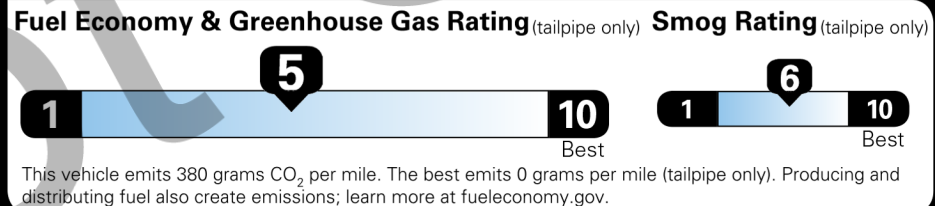

DISTRIBUTOR'S OPTIONS

XX161	XP Terrain Includes: 18" Black TRD Wheel w/ All Terrain Tire Upgrade (Replaces 4 Factory Wheels & Tires Listed) Black Front Emblem Overlay & Rear Tailgate Inserts XSeries Badging	3,199.00
XF210	Paint Protection Film: Hood & Door Package Includes coverage where applicable on: Hood Mirror Backs Door Edge Guards Door Cups Rear Bumper	848.00
XY900	TOYOGUARD Platinum Includes: 2 Oil and Filter Changes at any Toyota Dealer Four Tire Rotations Roadside and Rental Car Assistance Exterior Paint Sealant and Interior Protector	699.00
LC100	LED Cargo Light	529.00
LS100	SmartLED Ambient Lighting App Controlled Fiber Optics with Custom Color Changing Interior Lighting	499.00
MR300	All Weather Floor Mats - Boxed	359.00
MT200	All Weather Cargo Mat	229.00
CV100	Cargo Cover	164.00
PR100	Multimedia Screen Protector	129.00
BM100	Ball Mount with Trailer Ball	109.00
CY200	Phone Cable Charge Package Contents: 1-Apple Lightning to USB-A Cable - 3' 1-Apple Lightning to USB-C Cable - 3' 1-USB-C to USB-A Cable - 3' 1-USB-C to USB-C Cable - 3'	79.00

EPA DOT Fuel Economy and Environment

Gasoline Vehicle

Fuel Economy

23 MPG Standard SUVs range from 12 to 115 MPG. The best vehicle rates 146 MPGe.

23 city 24 highway

4.3 gallons per 100 miles

You spend $2,250 more in fuel costs over 5 years compared to the average new vehicle.

Annual fuel COST $2,150

Actual results will vary for many reasons, including driving conditions and how you drive and maintain your vehicle. The average new vehicle gets 29 MPG and costs $8,500 to fuel over 5 years. Cost estimates are based on 15,000 miles per year at $3.30 per gallon. MPGe is miles per gasoline gallon equivalent. Vehicle emissions are a significant cause of climate change and smog.

fueleconomy.gov
Calculate personalized estimates and compare vehicles

MANUFACTURER'S SUGGESTED RETAIL PRICE[†] $60,320.00

[†]Manufacturer's suggested retail price excludes delivery processing and handling fees, license and title fees, applicable federal, state and local taxes, and dealer and distributor options and accessories.

36 month/36,000-mile limited warranty on all Southeast Toyota Distributors, LLC options, contact your local Toyota dealership for more information.

TOTAL DISTRIBUTOR'S OPTIONS $ 6,843.00
DELIVERY, PROCESSING AND HANDLING FEE 1,595.00
DESTINATION FUEL SURCHARGE 0.00
TOTAL SUGGESTED RETAIL PRICE $ 68,758.00

DELIVERED BY TRUCK TO: 09107

TOYOTA OF HOLLYWOOD
1841 NORTH STATE ROAD 7
HOLLYWOOD, FL 33021

G124