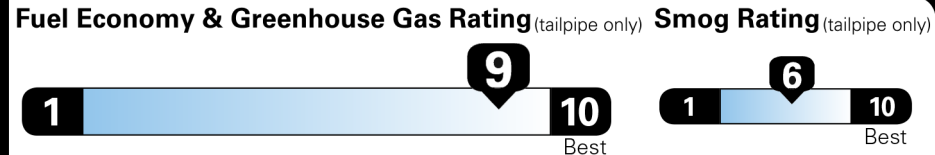

BASE MANUFACTURER'S SUGGESTED RETAIL PRICE \$47,200.00

OPTIONAL EQUIPMENT

FE	50 State Emissions	
CY	Weather Package:	375.00
	- Heated Steering Wheel	
	- Windshield De-Icer	
	- Rain Sensing Windshield Wipers	
EJ	JBL w/ 9-Speakers incl/Subwoofer & Amp	620.00
SR	Panoramic Moonroof Package:	700.00
	- Power Tilt/Slide Panoramic Moonroof	
	- Digital Rearview Mirror w/ Homelink	
TX	Two-Tone Exterior Paint	500.00
3J	Blackout Emblem Overlays	65.00
3P	Paint Protection Film	439.00
3T	Low Profile Cross Bars	320.00
87	Multimedia Screen Protector - Glass	105.00
8P	Fog Light Accent Graphic - Matte Gray	200.00
C1	Carpet Cargo Mat	140.00
D5	Door Edge Guards	165.00
D9	Door Sill Protectors	199.00
MF	Mudguards	160.00

Not Original - Copy

Created: 2026-04-06 10:22:59 (UTC)

For Full Product Details, Please Visit Toyota.com/RAV4PluginHybrid
 Full Tank of Gas

EPA DOT Fuel Economy and Environment

Plug-In Hybrid Vehicle Electricity-Gasoline

Fuel Economy Small SUVs range from 14 to 125 MPGe. The best vehicle rates 146 MPGe.

You save \$3,750
 in fuel costs over 5 years compared to the average new vehicle.

Annual fuel cost \$950

This vehicle emits 54 grams CO₂ per mile. The best emits 0 grams per mile (tailpipe only). Producing and distributing fuel and electricity also create emissions; learn more at fuel economy.gov.