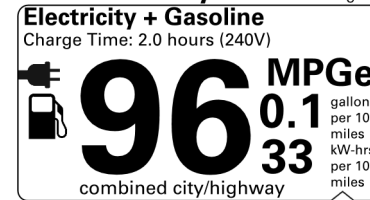

This vehicle has not been rated by the government for overall vehicle score, frontal crash, side crash or rollover risk.

Star ratings range from 1 to 5 stars (★★★★★) with 5 being the highest.
 Source: National Highway Traffic Safety Administration (NHTSA)
www.safercar.gov or 1-888-327-4236

BASE MANUFACTURER'S SUGGESTED RETAIL PRICE \$47,200.00

OPTIONAL EQUIPMENT

FE	50 State Emissions	
CY	Weather Package:	375.00
	- Heated Steering Wheel	
	- Windshield De-Icer	
	- Rain Sensing Windshield Wipers	
EJ	JBL w/ 9-Speakers incl/Subwoofer & Amp	620.00
SR	Panoramic Moonroof Package:	700.00
	- Power Tilt/Slide Panoramic Moonroof	
	- Digital Rearview Mirror w/ Homelink	
TX	Two-Tone Exterior Paint	500.00
3J	Blackout Emblem Overlays	65.00
3P	Paint Protection Film	439.00
3T	Low Profile Cross Bars	320.00
87	Multimedia Screen Protector - Glass	105.00
8P	Fog Light Accent Graphic - Matte Gray	200.00
C1	Carpet Cargo Mat	140.00
D5	Door Edge Guards	165.00
D9	Door Sill Protectors	199.00
MF	Mudguards	160.00

Fuel Economy Small SUVs range from 14 to 125 MPGe. The best vehicle rates 146 MPGe.

You save \$3,750
 in fuel costs over 5 years compared to the average new vehicle.

Annual fuel cost \$950

This vehicle emits 54 grams CO₂ per mile. The best emits 0 grams per mile (tailpipe only). Producing and distributing fuel and electricity also create emissions; learn more at fuel economy.gov.