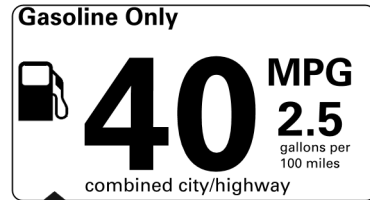

This vehicle has not been rated by the government for overall vehicle score, frontal crash, side crash or rollover risk.

Star ratings range from 1 to 5 stars (★★★★★) with 5 being the highest.
 Source: National Highway Traffic Safety Administration (NHTSA)
www.safercar.gov or 1-888-327-4236

Fuel Economy Small SUVs range from 14 to 125 MPGe. The best vehicle rates 146 MPGe.

You save \$3,750
 in fuel costs over 5 years compared to the average new vehicle.

Annual fuel cost \$950

This vehicle emits 54 grams CO₂ per mile. The best emits 0 grams per mile (tailpipe only). Producing and distributing fuel and electricity also create emissions; learn more at fuel economy.gov.