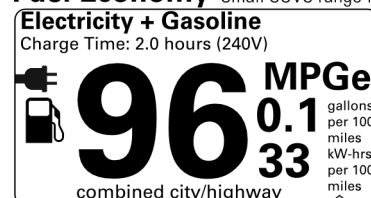

This vehicle has not been rated by the government for overall vehicle score, frontal crash, side crash or rollover risk.

Star ratings range from 1 to 5 stars (★★★★★) with 5 being the highest.  
 Source: National Highway Traffic Safety Administration (NHTSA)  
[www.safercar.gov](http://www.safercar.gov) or 1-888-327-4236

**BASE MANUFACTURER'S SUGGESTED RETAIL PRICE \$47,200.00**

**OPTIONAL EQUIPMENT**

FE	50 State Emissions	
CY	Weather Package:	375.00
	- Heated Steering Wheel	
	- Windshield De-Icer	
	- Rain Sensing Windshield Wipers	
EJ	JBL w/ 9-Speakers incl/Subwoofer & Amp	620.00
SR	Panoramic Moonroof Package:	700.00
	- Power Tilt/Slide Panoramic Moonroof	
	- Digital Rearview Mirror w/ Homelink	
TX	Two-Tone Exterior Paint	500.00
3J	Blackout Emblem Overlays	65.00
3T	Low Profile Cross Bars	320.00
MF	Mudguards	160.00
Z1	Preferred Accessory Package w/Carpet Mats	434.00

**Plug-In Hybrid Vehicle Electricity-Gasoline**

**Fuel Economy** Small SUVs range from 14 to 125 MPGe. The best vehicle rates 146 MPGe.

**You save \$3,750**  
 in fuel costs over 5 years compared to the average new vehicle.