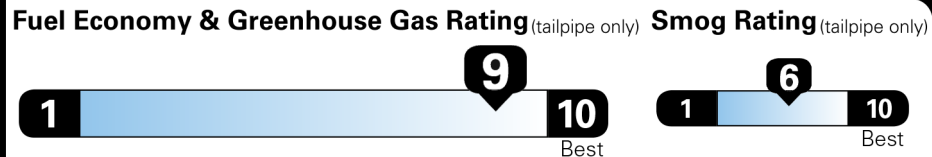

This vehicle emits 54 grams CO₂ per mile. The best emits 0 grams per mile (tailpipe only). Producing and distributing fuel and electricity also create emissions; learn more at fuel economy.gov.

Actual results will vary for many reasons, including driving conditions and how you drive and maintain your vehicle. The average new vehicle gets 29 MPG and costs $8,500 to fuel over 5 years. Cost estimates are based on 15,000 miles per year at $3.30 per gallon and $0.17 per kW-hr. This is a dual fueled automobile. MPGe is miles per gasoline gallon equivalent. Vehicle emissions are a significant cause of climate change and smog.

fuel economy.gov

Calculate personalized estimates and compare vehicles

MANUFACTURER'S SUGGESTED RETAIL PRICE[†]	$50,594.00
DELIVERY, PROCESSING AND HANDLING FEE	1,450.00
TOTAL SUGGESTED RETAIL PRICE	$52,044.00

[†]Manufacturer's suggested retail price excludes delivery processing and handling fees, license and title fees, applicable federal, state and local taxes, and dealer and distributor options and accessories.

Delivered by Truck to: 04315
MARINA DEL REY TOYOTA
4636 LINCOLN BOULEVARD
MARINA DEL REY CA90292

TML2E2N1S0F0W0