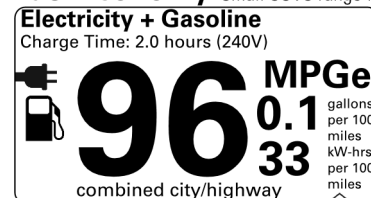

This vehicle has not been rated by the government for overall vehicle score, frontal crash, side crash or rollover risk.

Star ratings range from 1 to 5 stars (★★★★★) with 5 being the highest.  
 Source: National Highway Traffic Safety Administration (NHTSA)  
[www.safercar.gov](http://www.safercar.gov) or 1-888-327-4236

**BASE MANUFACTURER'S SUGGESTED RETAIL PRICE \$47,200.00**

**OPTIONAL EQUIPMENT**

FE	50 State Emissions	
CY	Weather Package:	375.00
	- Heated Steering Wheel	
	- Windshield De-Icer	
	- Rain Sensing Windshield Wipers	
EJ	JBL w/ 9-Speakers incl/Subwoofer & Amp	620.00
PC	Premium Paint	475.00
SR	Panoramic Moonroof Package:	700.00
	- Power Tilt/Slide Panoramic Moonroof	
	- Digital Rearview Mirror w/ Homelink	
TX	Two-Tone Exterior Paint	500.00
63.	All Weather Floor Liners	199.00
3T.	Low Profile Cross Bars	320.00
3J.	Blackout Emblem Overlays	65.00
R5.	Cargo Liner	140.00

**Plug-In Hybrid Vehicle Electricity-Gasoline**

**Fuel Economy** Small SUVs range from 14 to 125 MPGe. The best vehicle rates 146 MPGe.

**You save \$3,750**  
 in fuel costs over 5 years compared to the average new vehicle.