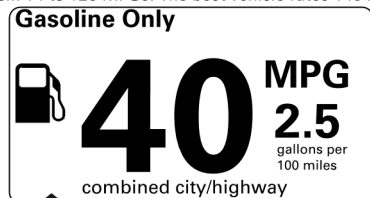

This vehicle has not been rated by the government for overall vehicle score, frontal crash, side crash or rollover risk.

Star ratings range from 1 to 5 stars (★★★★★) with 5 being the highest.  
 Source: National Highway Traffic Safety Administration (NHTSA)  
[www.safercar.gov](http://www.safercar.gov) or 1-888-327-4236

**BASE MANUFACTURER'S SUGGESTED RETAIL PRICE \$47,200.00**

**OPTIONAL EQUIPMENT**

FE	50 State Emissions	
CY	Weather Package:	375.00
	- Heated Steering Wheel	
	- Windshield De-Icer	
	- Rain Sensing Windshield Wipers	
EJ	JBL w/ 9-Speakers incl/Subwoofer & Amp	620.00
PC	Premium Paint	475.00
SR	Panoramic Moonroof Package:	700.00
	- Power Tilt/Slide Panoramic Moonroof	
	- Digital Rearview Mirror w/ Homelink	
TX	Two-Tone Exterior Paint	500.00
63.	All Weather Floor Liners	199.00
3T.	Low Profile Cross Bars	320.00
3J.	Blackout Emblem Overlays	65.00
R5.	Cargo Liner	140.00

**Plug-In Hybrid Vehicle Electricity-Gasoline**

**Fuel Economy** Small SUVs range from 14 to 125 MPGe. The best vehicle rates 146 MPGe.

**You save \$3,750**  
 in fuel costs over 5 years compared to the average new vehicle.