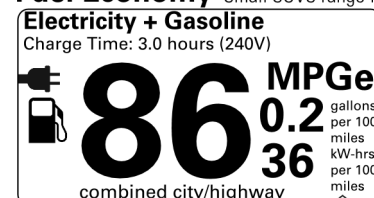

This vehicle has not been rated by the government for overall vehicle score, frontal crash, side crash or rollover risk.

Star ratings range from 1 to 5 stars (★★★★★) with 5 being the highest.  
 Source: National Highway Traffic Safety Administration (NHTSA)  
[www.safercar.gov](http://www.safercar.gov) or 1-888-327-4236

FE	50 State Emissions	
AS	All-Season Tires	
PC	Premium Paint	475.00
TX	Two-Tone Exterior Paint	500.00
3J	Blackout Emblem Overlays	65.00
3T	Low Profile Cross Bars	320.00
D5	Door Edge Guards	165.00
MF	Mudguards	160.00

Not Original - Copy

Created on 2025-06-10 10:10:11 (UTC)

**EPA DOT Fuel Economy and Environment**

**Plug-In Hybrid Vehicle Electricity-Gasoline**

**Fuel Economy** Small SUVs range from 14 to 125 MPGe. The best vehicle rates 146 MPGe.