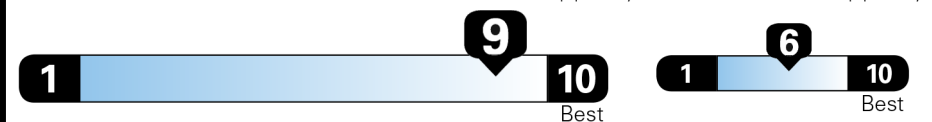

Annual fuel cost $1,050

Fuel Economy & Greenhouse Gas Rating (tailpipe only) **Smog Rating** (tailpipe only)