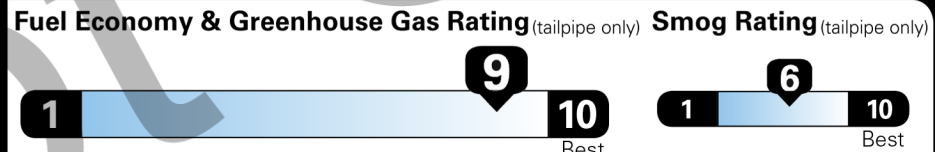

This vehicle emits 50 grams CO₂ per mile. The best emits 0 grams per mile (tailpipe only). Producing and distributing fuel and electricity also create emissions; learn more at fuel economy.gov.

Actual results will vary for many reasons, including driving conditions and how you drive and maintain your vehicle. The average new vehicle gets 29 MPG and costs $8,500 to fuel over 5 years. Cost estimates are based on 15,000 miles per year at $3.30 per gallon and $0.17 per kW-hr. This is a dual fueled automobile. MPGe is miles per gasoline gallon equivalent. Vehicle emissions are a significant cause of climate change and smog.

fuel economy.gov
Calculate personalized estimates and compare vehicles

MANUFACTURER'S SUGGESTED RETAIL PRICE[†] **$41,500.00**

[†]Manufacturer's suggested retail price excludes delivery processing and handling fees, license and title fees, applicable federal, state and local taxes, and dealer and distributor options and accessories.

36 month/36,000-mile limited warranty on all Southeast Toyota Distributors, LLC options, contact your local Toyota dealership for more information.

TOTAL DISTRIBUTOR'S OPTIONS	$ 1,655.00
DELIVERY, PROCESSING AND HANDLING FEE	1,595.00
DESTINATION FUEL SURCHARGE	0.00
TOTAL SUGGESTED RETAIL PRICE	$ 44,750.00

DELIVERED BY TRUCK TO: 09178

PARKS TOYOTA OF DELAND
1701 S. WOODLAND BLVD.
DELAND, FL 32720

J205