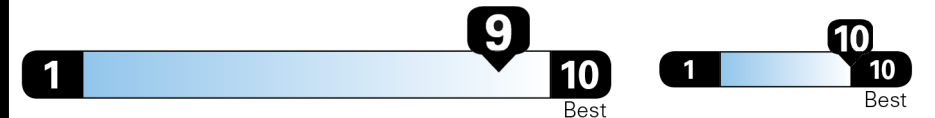

Fuel Economy & Greenhouse Gas Rating (tailpipe only) Smog Rating (tailpipe only)

This vehicle emits 0 grams CO₂ per mile. The best emits 0 grams per mile (tailpipe only). Does not include emissions from generating electricity; learn more at fueleconomy.gov.

Actual results will vary for many reasons, including driving conditions and how you drive and maintain your vehicle. The average new vehicle gets 29 MPG and costs $8,500 to fuel over 5 years. Cost estimates are based on 15,000 miles per year at $0.17 per kW-hr. MPGe is miles per gasoline gallon equivalent. Vehicle emissions are a significant cause of climate change and smog.

fueleconomy.gov

Calculate personalized estimates and compare vehicles

MANUFACTURER'S SUGGESTED RETAIL PRICE† $42,594.00

DELIVERY, PROCESSING AND HANDLING FEE 1,450.00

TOTAL SUGGESTED RETAIL PRICE $44,044.00

†Manufacturer's suggested retail price excludes delivery processing and handling fees, license and title fees, applicable federal, state and local taxes, and dealer and distributor options and accessories.

Delivered by Truck to: 45088
WARRENTON TOYOTA
6449 LEE HIGHWAY
WARRENTON VA20187

TML2E1N1S0F0W0