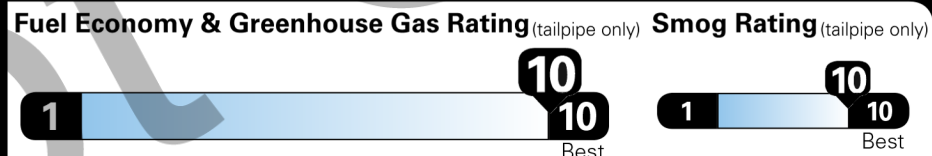

www.safercar.gov or 1-888-327-4236

EPA DOT Fuel Economy and Environment

You save \$5,250
 in fuel costs over 5 years compared to the average new vehicle.

Annual fuel COST
\$650

This vehicle emits 0 grams CO₂ per mile. The best emits 0 grams per mile (tailpipe only). Does not include emissions from generating electricity; learn more at fueleconomy.gov.