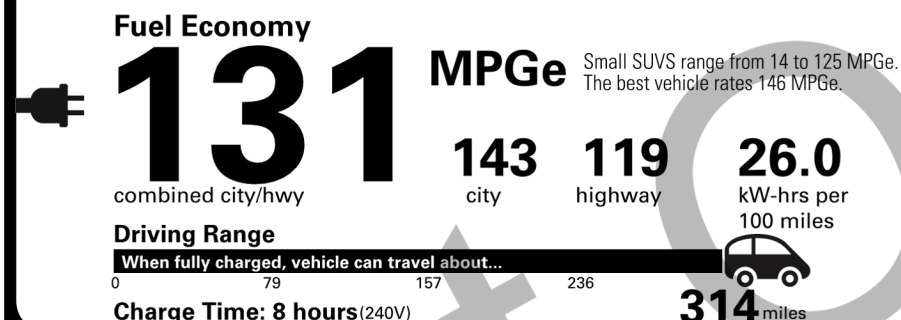

- MECHANICAL & PERFORMANCE**
- FWD Single Electric Motor: 167 kW
 - Snow & Eco Modes
 - 221 Total System Horsepower
 - Lithium-Ion Traction Battery: 74.7 kWh
 - Dual-Voltage Charging Cable
 - NACS Charging Port w/CCS1&J1772 Adapters
 - 11 kW AC Onboard Charger
 - DC Fast Charging, Plug & Charge Capable
 - Regenerative Braking Paddle Shifters

Rollover ★★★★★

Based on the risk of rollover in a single-vehicle crash.

Star ratings range from 1 to 5 stars (★★★★★) with 5 being the highest.

Source: National Highway Traffic Safety Administration (NHTSA)

www.safercar.gov or 1-888-327-4236

EPA DOT Fuel Economy and Environment

You save \$5,250
 in fuel costs over 5 years compared to the average new vehicle.

Annual fuel COST
\$650

This vehicle emits 0 grams CO₂ per mile. The best emits 0 grams per mile (tailpipe only). Does not include emissions from generating electricity; learn more at fueleconomy.gov.