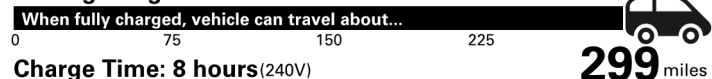

Not Original - Copy

Created: 2026-06-23 10:23:02 (UTC)

EPA DOT Fuel Economy and Environment

Electric Vehicle

Fuel Economy

125 MPGe Small SUVs range from 14 to 125 MPGe. The best vehicle rates 146 MPGe.

138 city **113** highway **27.0** kW-hrs per 100 miles

Driving Range

Charge Time: 8 hours (240V)

You save

\$5,000

in fuel costs over 5 years compared to the average new vehicle.

Annual fuel cost

\$700

Fuel Economy & Greenhouse Gas Rating (tailpipe only) Smog Rating (tailpipe only)